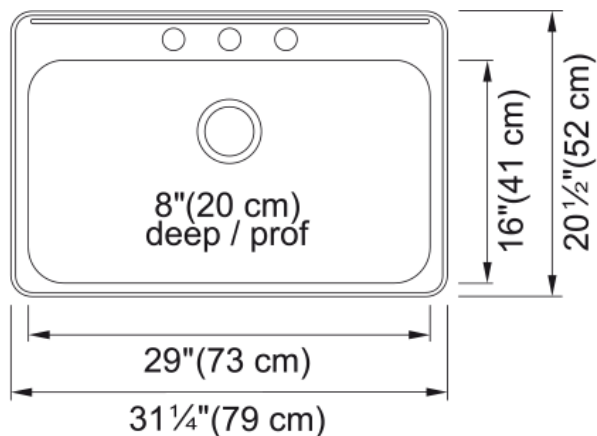

# Steel Queen Drop In Sink QSLA2031-8-1N | 101.0620.242

### Product Dimensions

Exterior size: right to left	31.248
Exterior size: front to back	20.5
Large bowl size: right to left	29
Large bowl size: front to back	16
Large bowl: depth	7.992

### Installation

Minimum cabinet size	33"
----------------------	-----